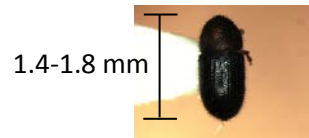

Approximate size and color difference between CBB and Cathartus

Coffee Berry
Borer (CBB) –
Hypothenemus
hampei

Square-necked
Grain Beetle –
Cathartus
Quadricollis