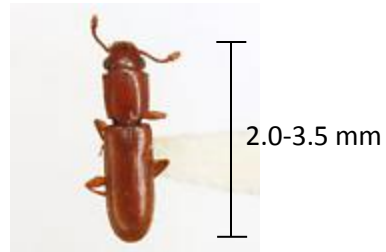

Approximate size and color difference between CBB and Cathartus

Coffee Berry
Borer (CBB) –
Hypothenemus
hampei

Square-necked
Grain Beetle –
Cathartus
Quadricollis